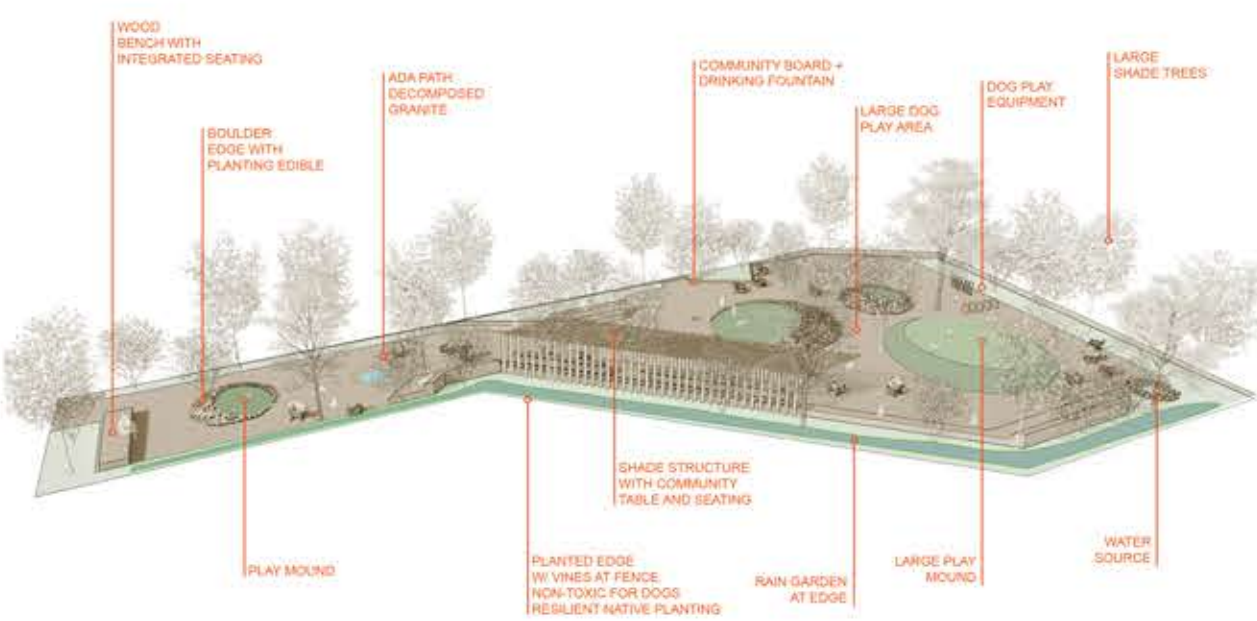

- A DOG PLAY AREA
- B COMMUNITY BOARD + DRINKING FOUNTAIN
- C STABILIZED DECOMPOSED GRANITE SURFACING - GRANITECRETE
- D RESIN SET GRAVEL OR GRANITECRETE WITH DOG PLAY EQUIPMENT
- E MICROCLOVER WITH ECO-LAWN MIX OR NON-TOXIC ASTROTURF
- F DOGGIE PLAY MOUNDS
- G BOULDERS WITH EDIBLE GRASSES
- H WATER SOURCE
- I SOCIAL AREA WITH COMMUNITY TABLE AND TRELLIS W/LIGHTING
- J FIXED SEATING WITH LIGHTING
- K NATIVE PLANTING BUFFER - DOG HARDY
- L FENCE WITH VINES
- M ADA SECURITY GATES
- N CANOPY TREES

OPTION 2 - URBAN PLAY

EUREKA VALLEY DOG PARK

EUREKA VALLEY DOG OWNERS GROUP EVDOG.ORG