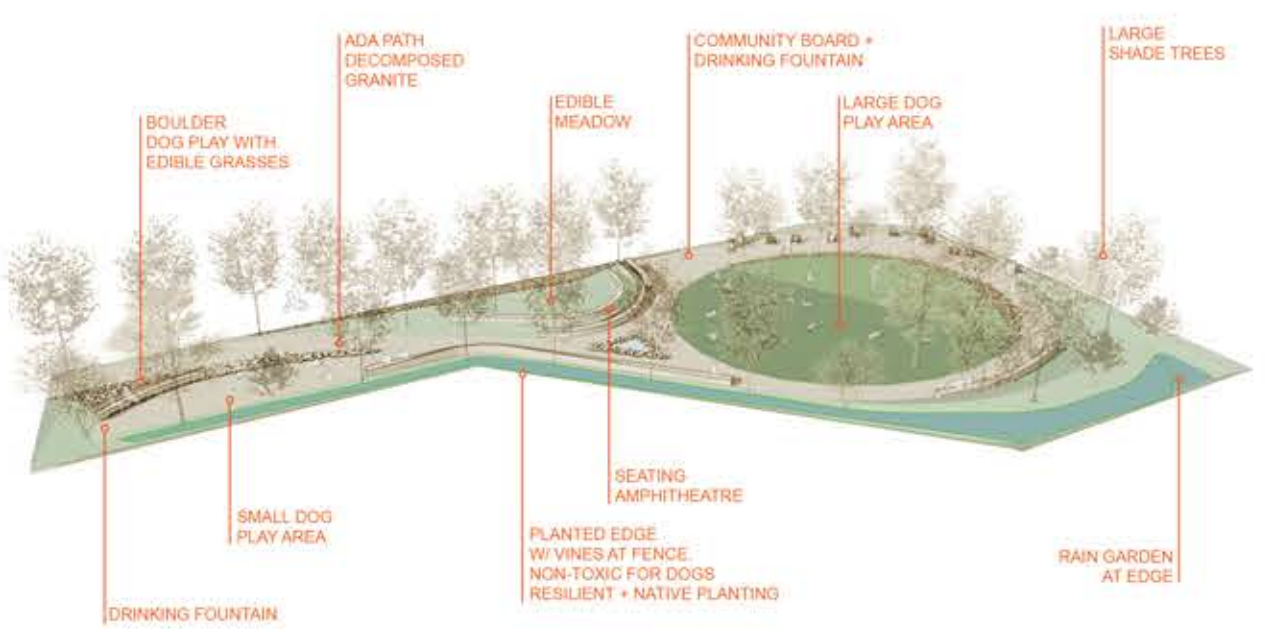

- A BIG DOGS / ALL DOGS
- B LITTLE DOGS
- C STABILIZED DECOMPOSED GRANITE SURFACING - GRANITECRETE
- D NATIVE GRASSY MOUND WITH DOG SAFE EDIBLE GRASS
- E MICROCLOVER WITH ECO-LAWN MIX OR NON-TOXIC ASTROTURF
- F MAIN DOGGIE PLAY AREA
- G BOULDERS WITH DOG SAFE EDIBLES
- H WATER SOURCE
- I SOCIAL AREA - GRASSY AMPHITHEATRE SEATING
- J FIXED SEATING WITH LIGHTING
- K NATIVE PLANTING BUFFER - DOG HARDY
- L FENCE WITH VINE
- M ADA SECURITY GATES
- N SHADE TREES

# OPTION 1 - VALLEY PLAY

## EUREKA VALLEY DOG PARK