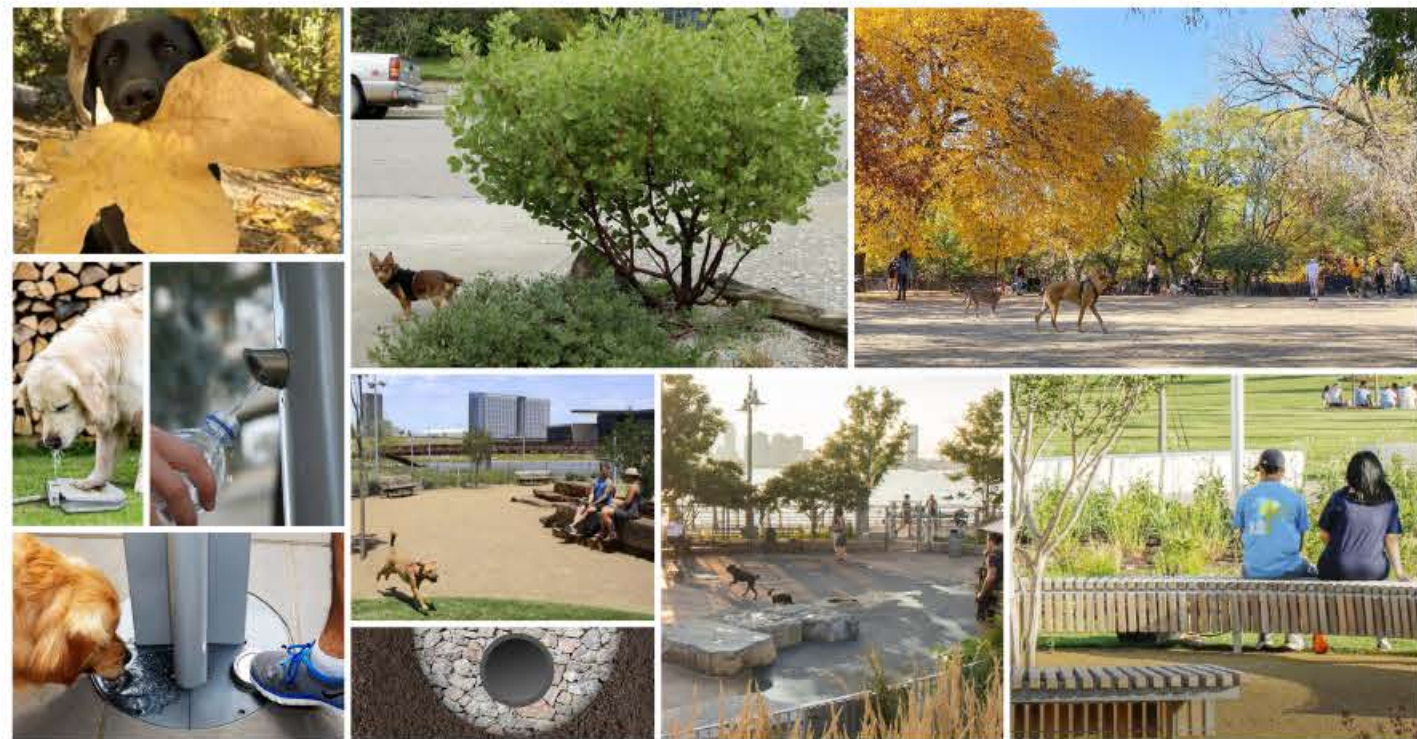

- A LEVEL DOG FETCH AREA
- B DECOMPOSED GRANITE STABILIZED PATHS AND SURFACING - GRANITECRETE
- C RAIN + SHADE COVER WITH INTEGRATED LIGHTING, SEATING + MOVABLE CHAIRS
- D ROCKS AND BOULDERS FOR DOG PLAY
- E GREEN ECO-FRIENDLY DOG SURFACE
- F FIXED SEATING WITH LIGHTING
- G MOVABLE CHAIRS
- H WATER SOURCE
- I ADA SECURITY GATES WITH INTEGRATED LIGHTING
- J FENCE WITH VINE - @ NORTH / EAST EDGE
- K SHADE TREES
- L NATIVE, LOW MAINTENANCE, LOW WATER DOG SAFE + HARDY PLANTING
- M FRENCH DRAIN WITH PERFORATED PIPE - TYP. AT ALL EDGES
- N COMMUNITY BULLETIN BOARD
- O COVERED TRASH AND STORAGE
- P RELOCATED TOTEM

# EUREKA VALLEY DOG PLAY AREA - CONCEPT DRAFT

EUREKA VALLEY DOG OWNERS GROUP EVD OG.ORG