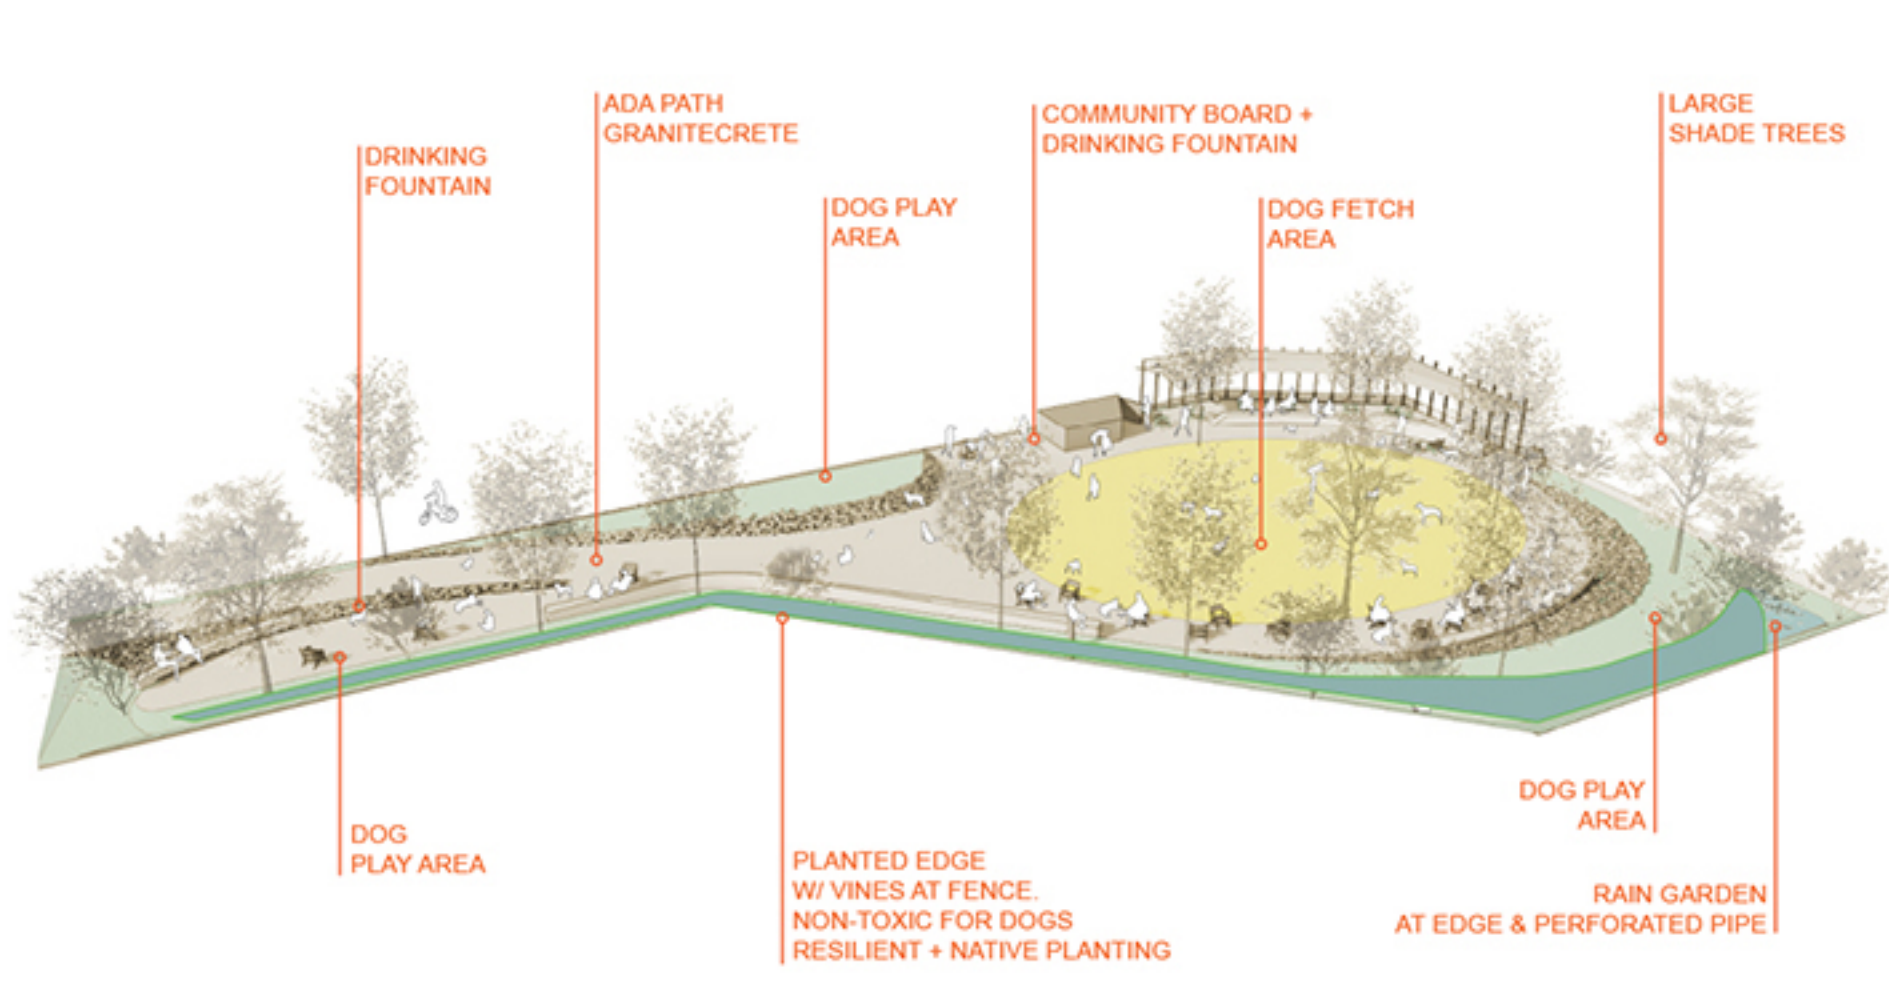

- A LEVEL DOG FETCH AREA - SURFACE TBD
- B GRANITECRETE - ADA PERMEABLE STABILIZED PATHS AND SURFACING
- C RAIN + SHADE COVER WITH INTEGRATED LIGHTING, SEATING + MOVABLE CHAIRS
- D LOOSE GRAVEL ROCKY EDGE
- E GREEN ECO-FRIENDLY DOG SURFACE
- F FIXED SEATING WITH LIGHTING
- G MOVABLE CHAIRS
- H WATER SOURCE
- I ADA SECURITY GATES WITH INTEGRATED LIGHTING
- J FENCE WITH VINE - @ NORTH / EAST EDGE
- K SHADE TREES
- L NATIVE, LOW MAINTENANCE, LOW WATER DOG SAFE + HARDY PLANTING
- M FRENCH DRAIN WITH PERFORATED PIPE - TYP. AT ALL EDGES
- N COMMUNITY BULLETIN BOARD
- O COVERED TRASH AND STORAGE
- P RELOCATED TOTEM

EUREKA VALLEY DOG PLAY AREA - CONCEPT DRAFT

EUREKA VALLEY DOG OWNERS GROUP EVD OG.ORG