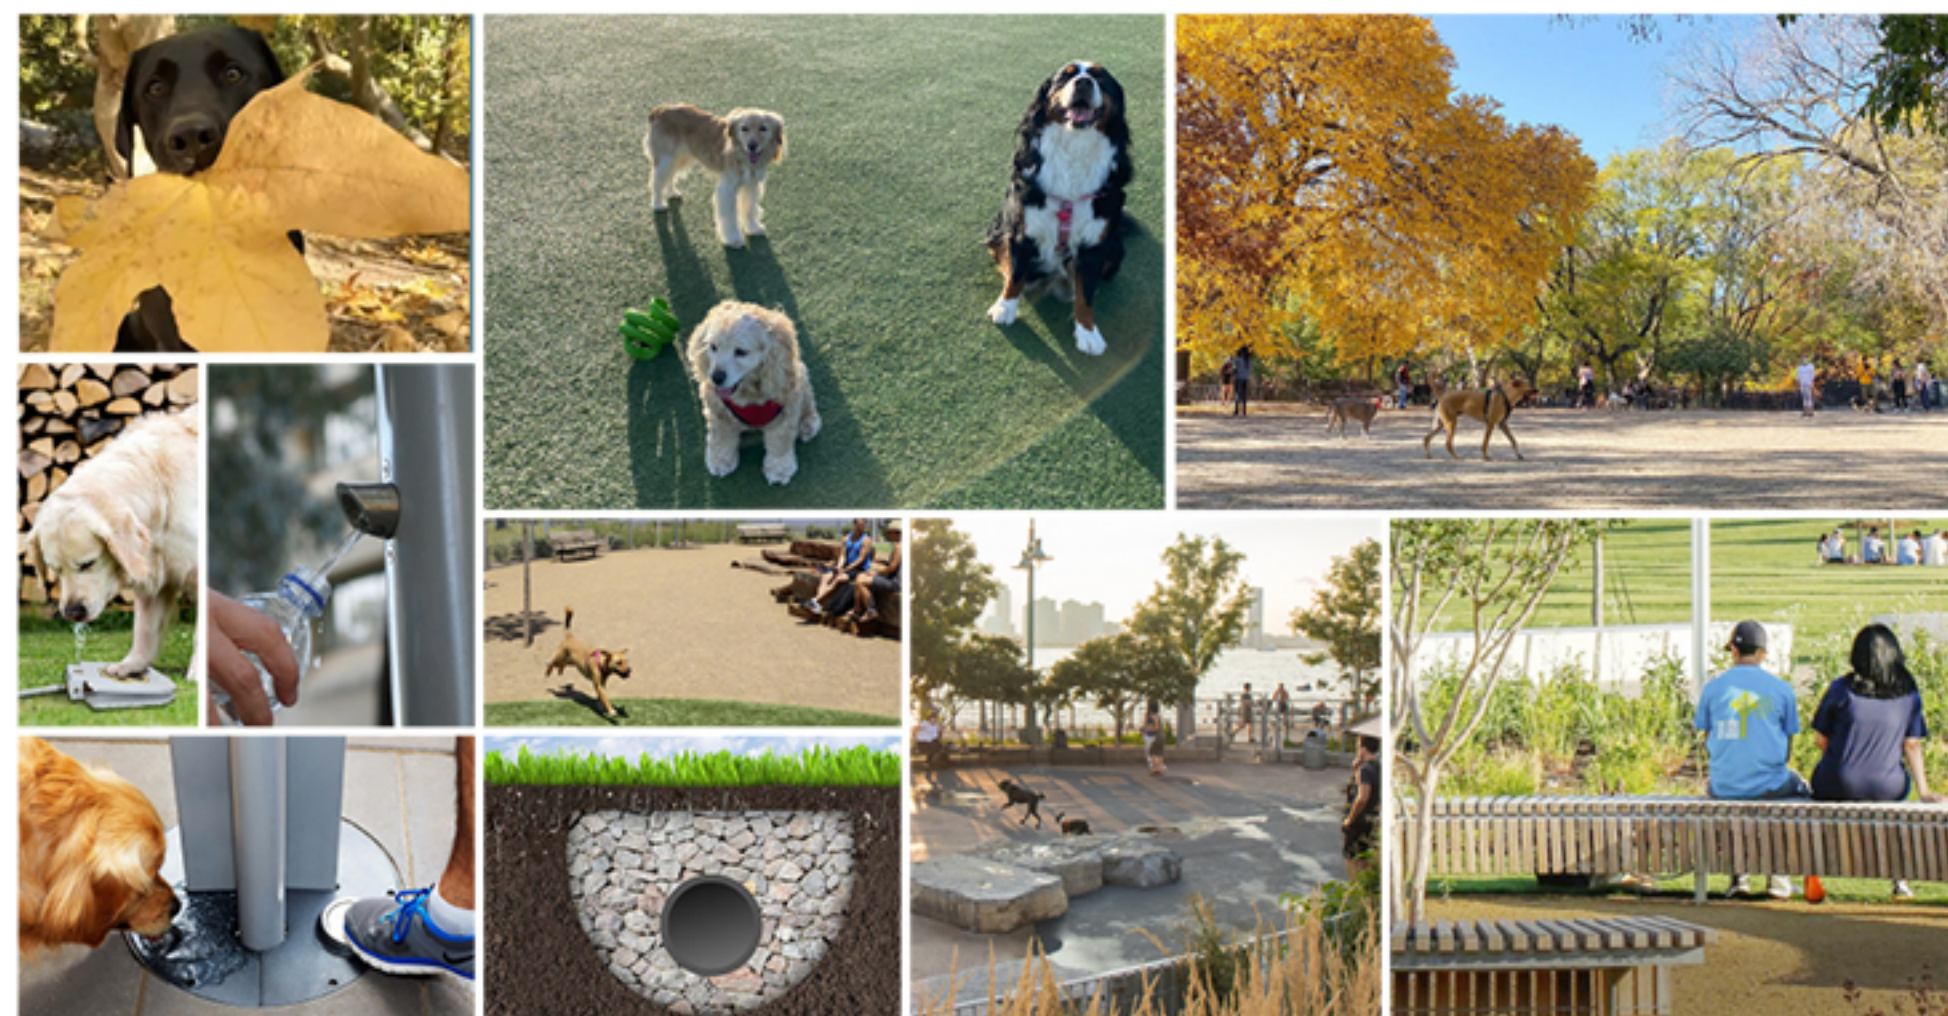

- A LEVEL DOG FETCH AREA - SURFACE TBD
- B GRANITECRETE - ADA PERMEABLE STABILIZED PATHS AND SURFACING
- C RAIN + SHADE COVER WITH INTEGRATED LIGHTING, SEATING + MOVABLE CHAIRS
- D LOOSE GRAVEL ROCKY EDGE
- E GREEN ECO-FRIENDLY DOG SURFACE
- F FIXED SEATING WITH LIGHTING
- G MOVABLE CHAIRS
- H WATER SOURCE
- I ADA SECURITY GATES WITH INTEGRATED LIGHTING
- J FENCE WITH VINE - @ NORTH / EAST EDGE
- K SHADE TREES
- L NATIVE, LOW MAINTENANCE, LOW WATER DOG SAFE + HARDY PLANTING
- M FRENCH DRAIN WITH PERFORATED PIPE - TYP. AT ALL EDGES
- N COMMUNITY BULLETIN BOARD
- O COVERED TRASH AND STORAGE
- P RELOCATED TOTEM

EUREKA VALLEY DOG PLAY AREA - CONCEPT DRAFT

EUREKA VALLEY DOG OWNERS GROUP EVD OG.ORG